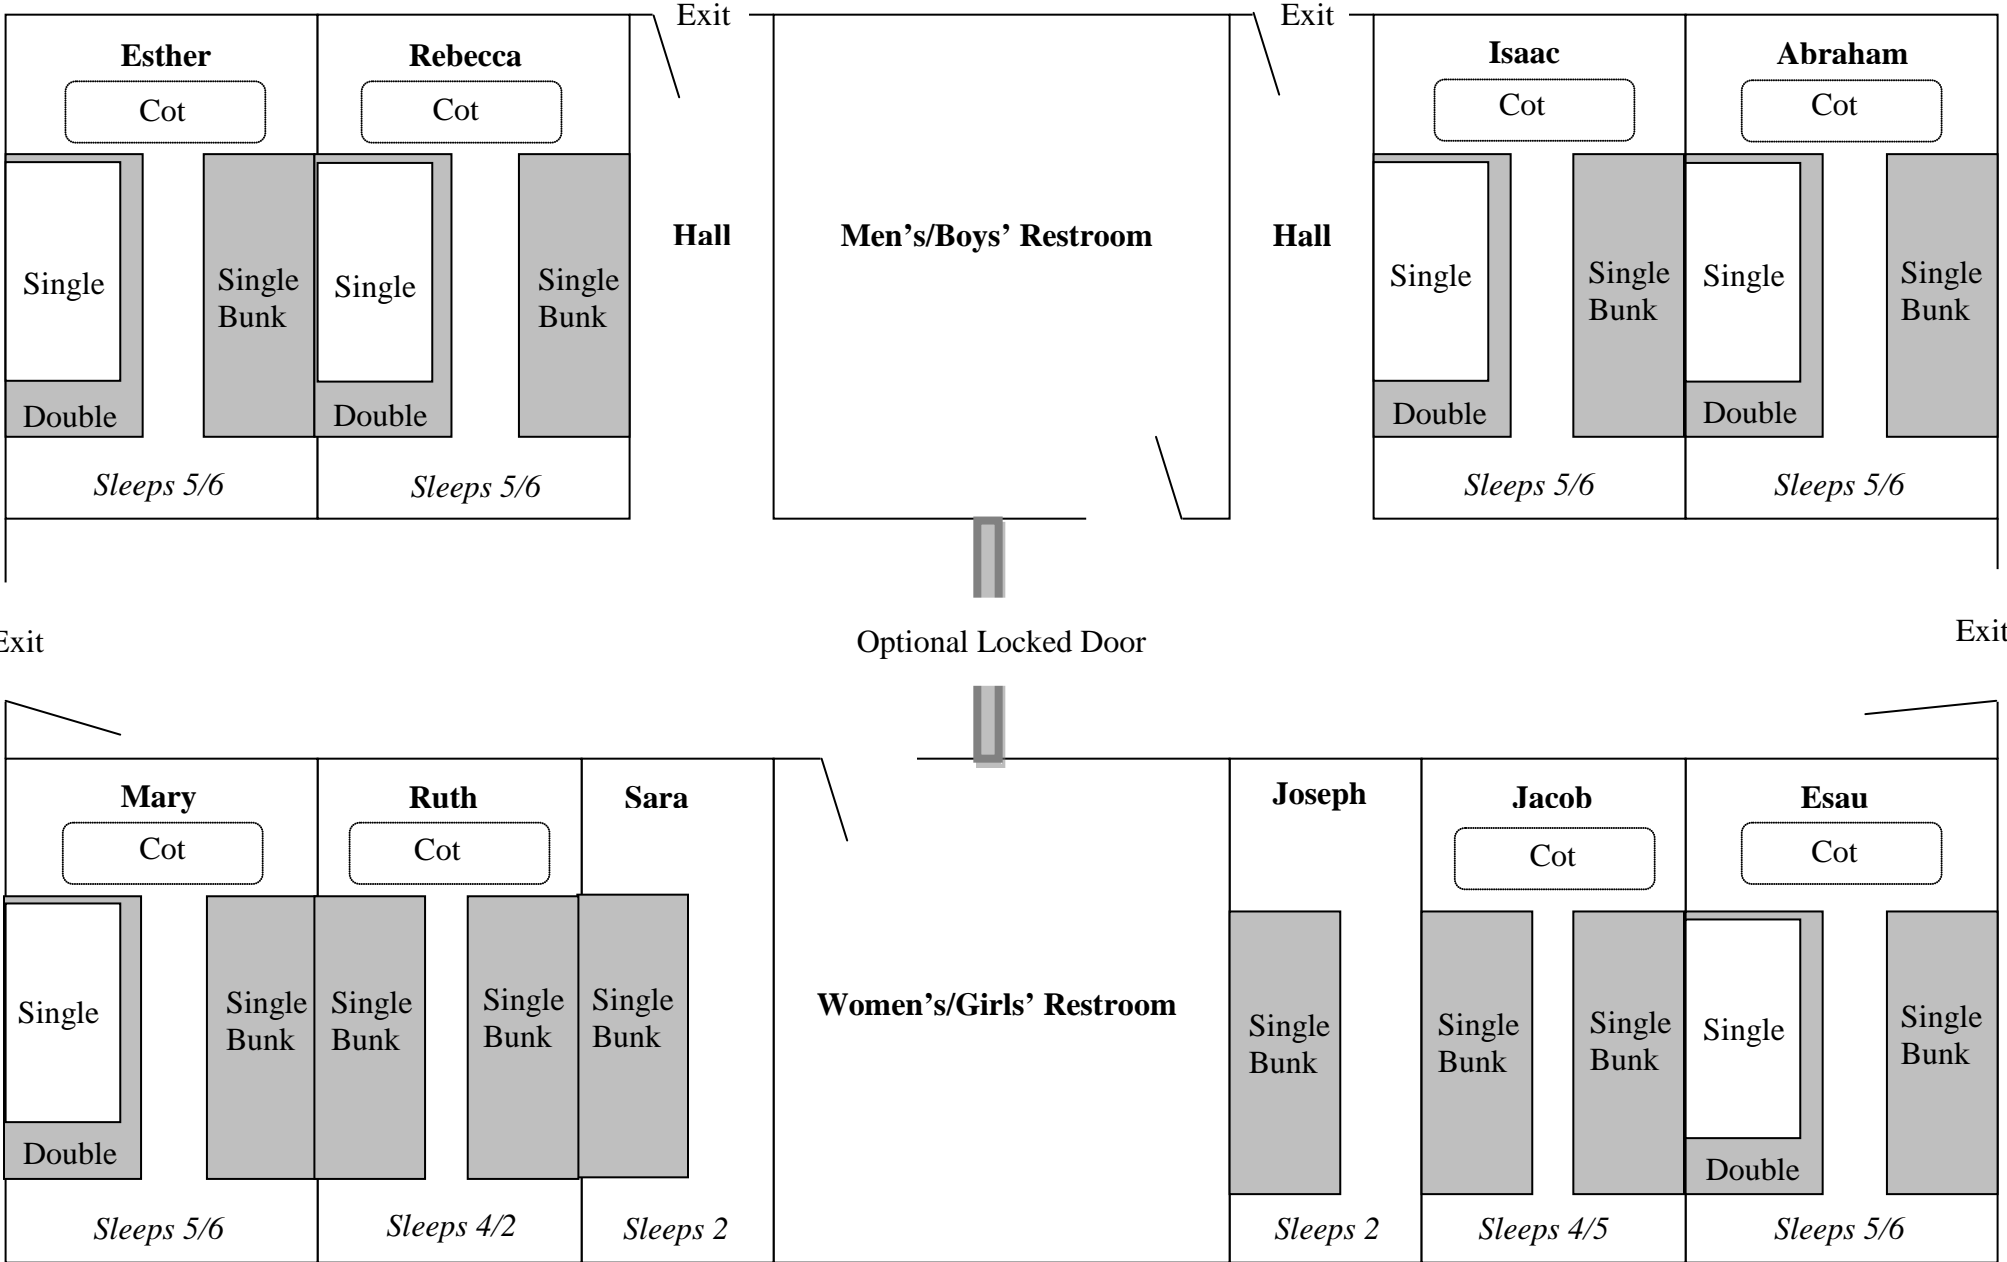

Widegren Center Lodge – Floor Plan

10 Rooms - 36 Beds – Sleeps 42 People – Can Add 1 Cot per room to sleep 50 People